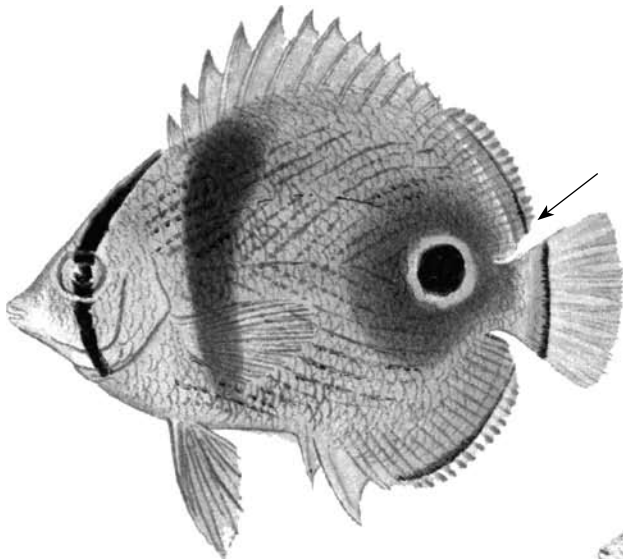

CHAETODONTIDAE

Chaetodon capistratus