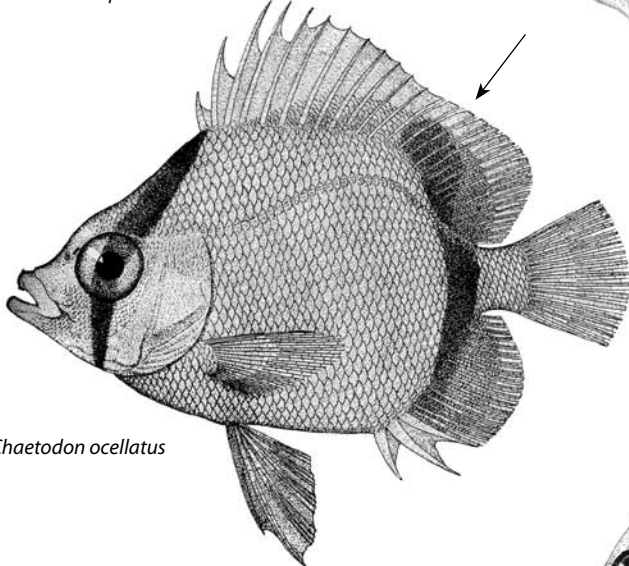

## CHAETODONTIDAE peces mariposa

*Chaetodon capistratus*, mariposa ocelada – Cuerpo blanco a Amarillo pálido con líneas oscuras diagonales que convergen en la línea media; un ocelo grande negro debajo de la parte posterior de la aleta dorsal (Evermann & Marsh 1900).

*Chaetodon striatus*, banded butterflyfish – Body white covered with gray oblique lines and 4 prominent vertical black bands.

*Chaetodon ocellatus*, spotfin butterflyfish – Body white with a large non-ocellated black spot at base of soft dorsal fin (in young a dark band continues from spot to base of anal fin); a black bar extends from nape, through eye, to lower edge of head.

*Chaetodon sedentarius*, reef butterflyfish – Body cream-colored with a dark band from soft dorsal fin downward to rear edge of anal fin; Another dark brown band from origin of dorsal in, through eye, to lower edge of opercle.

*Prognathodes aculeatus*, longsnout butterflyfish – Snout long. Body yellow above, pale below; dorsal fin dark brown and dark band from nape to eye.

CHAETODONTIDAE

*Chaetodon capistratus*

*Chaetodon striatus*