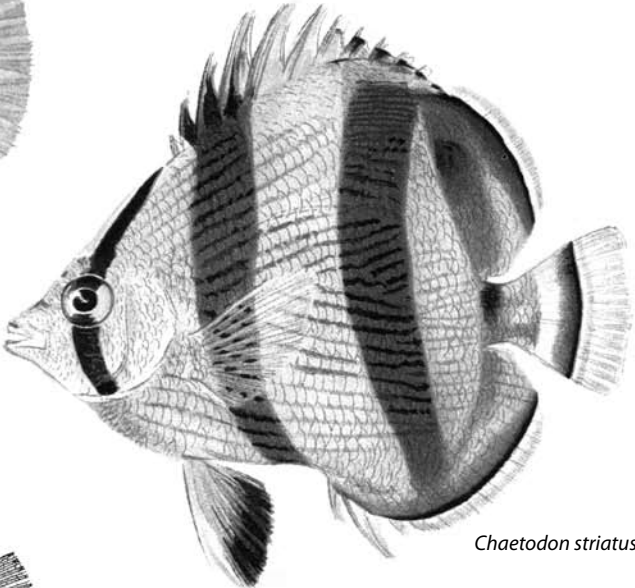

Chaetodon striatus