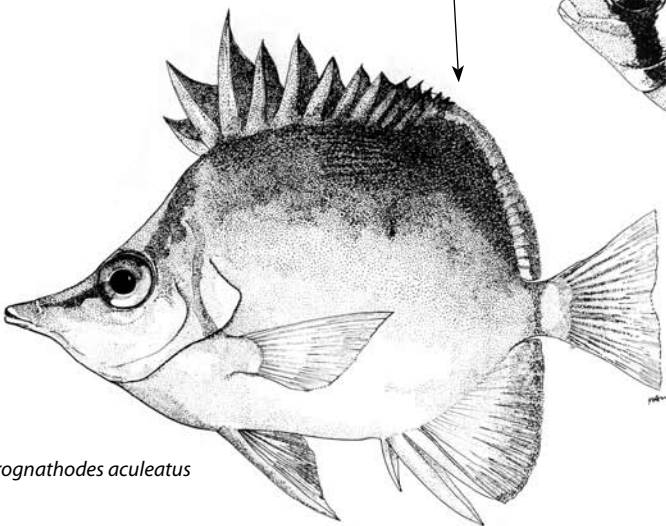

Prognathodes aculeatus